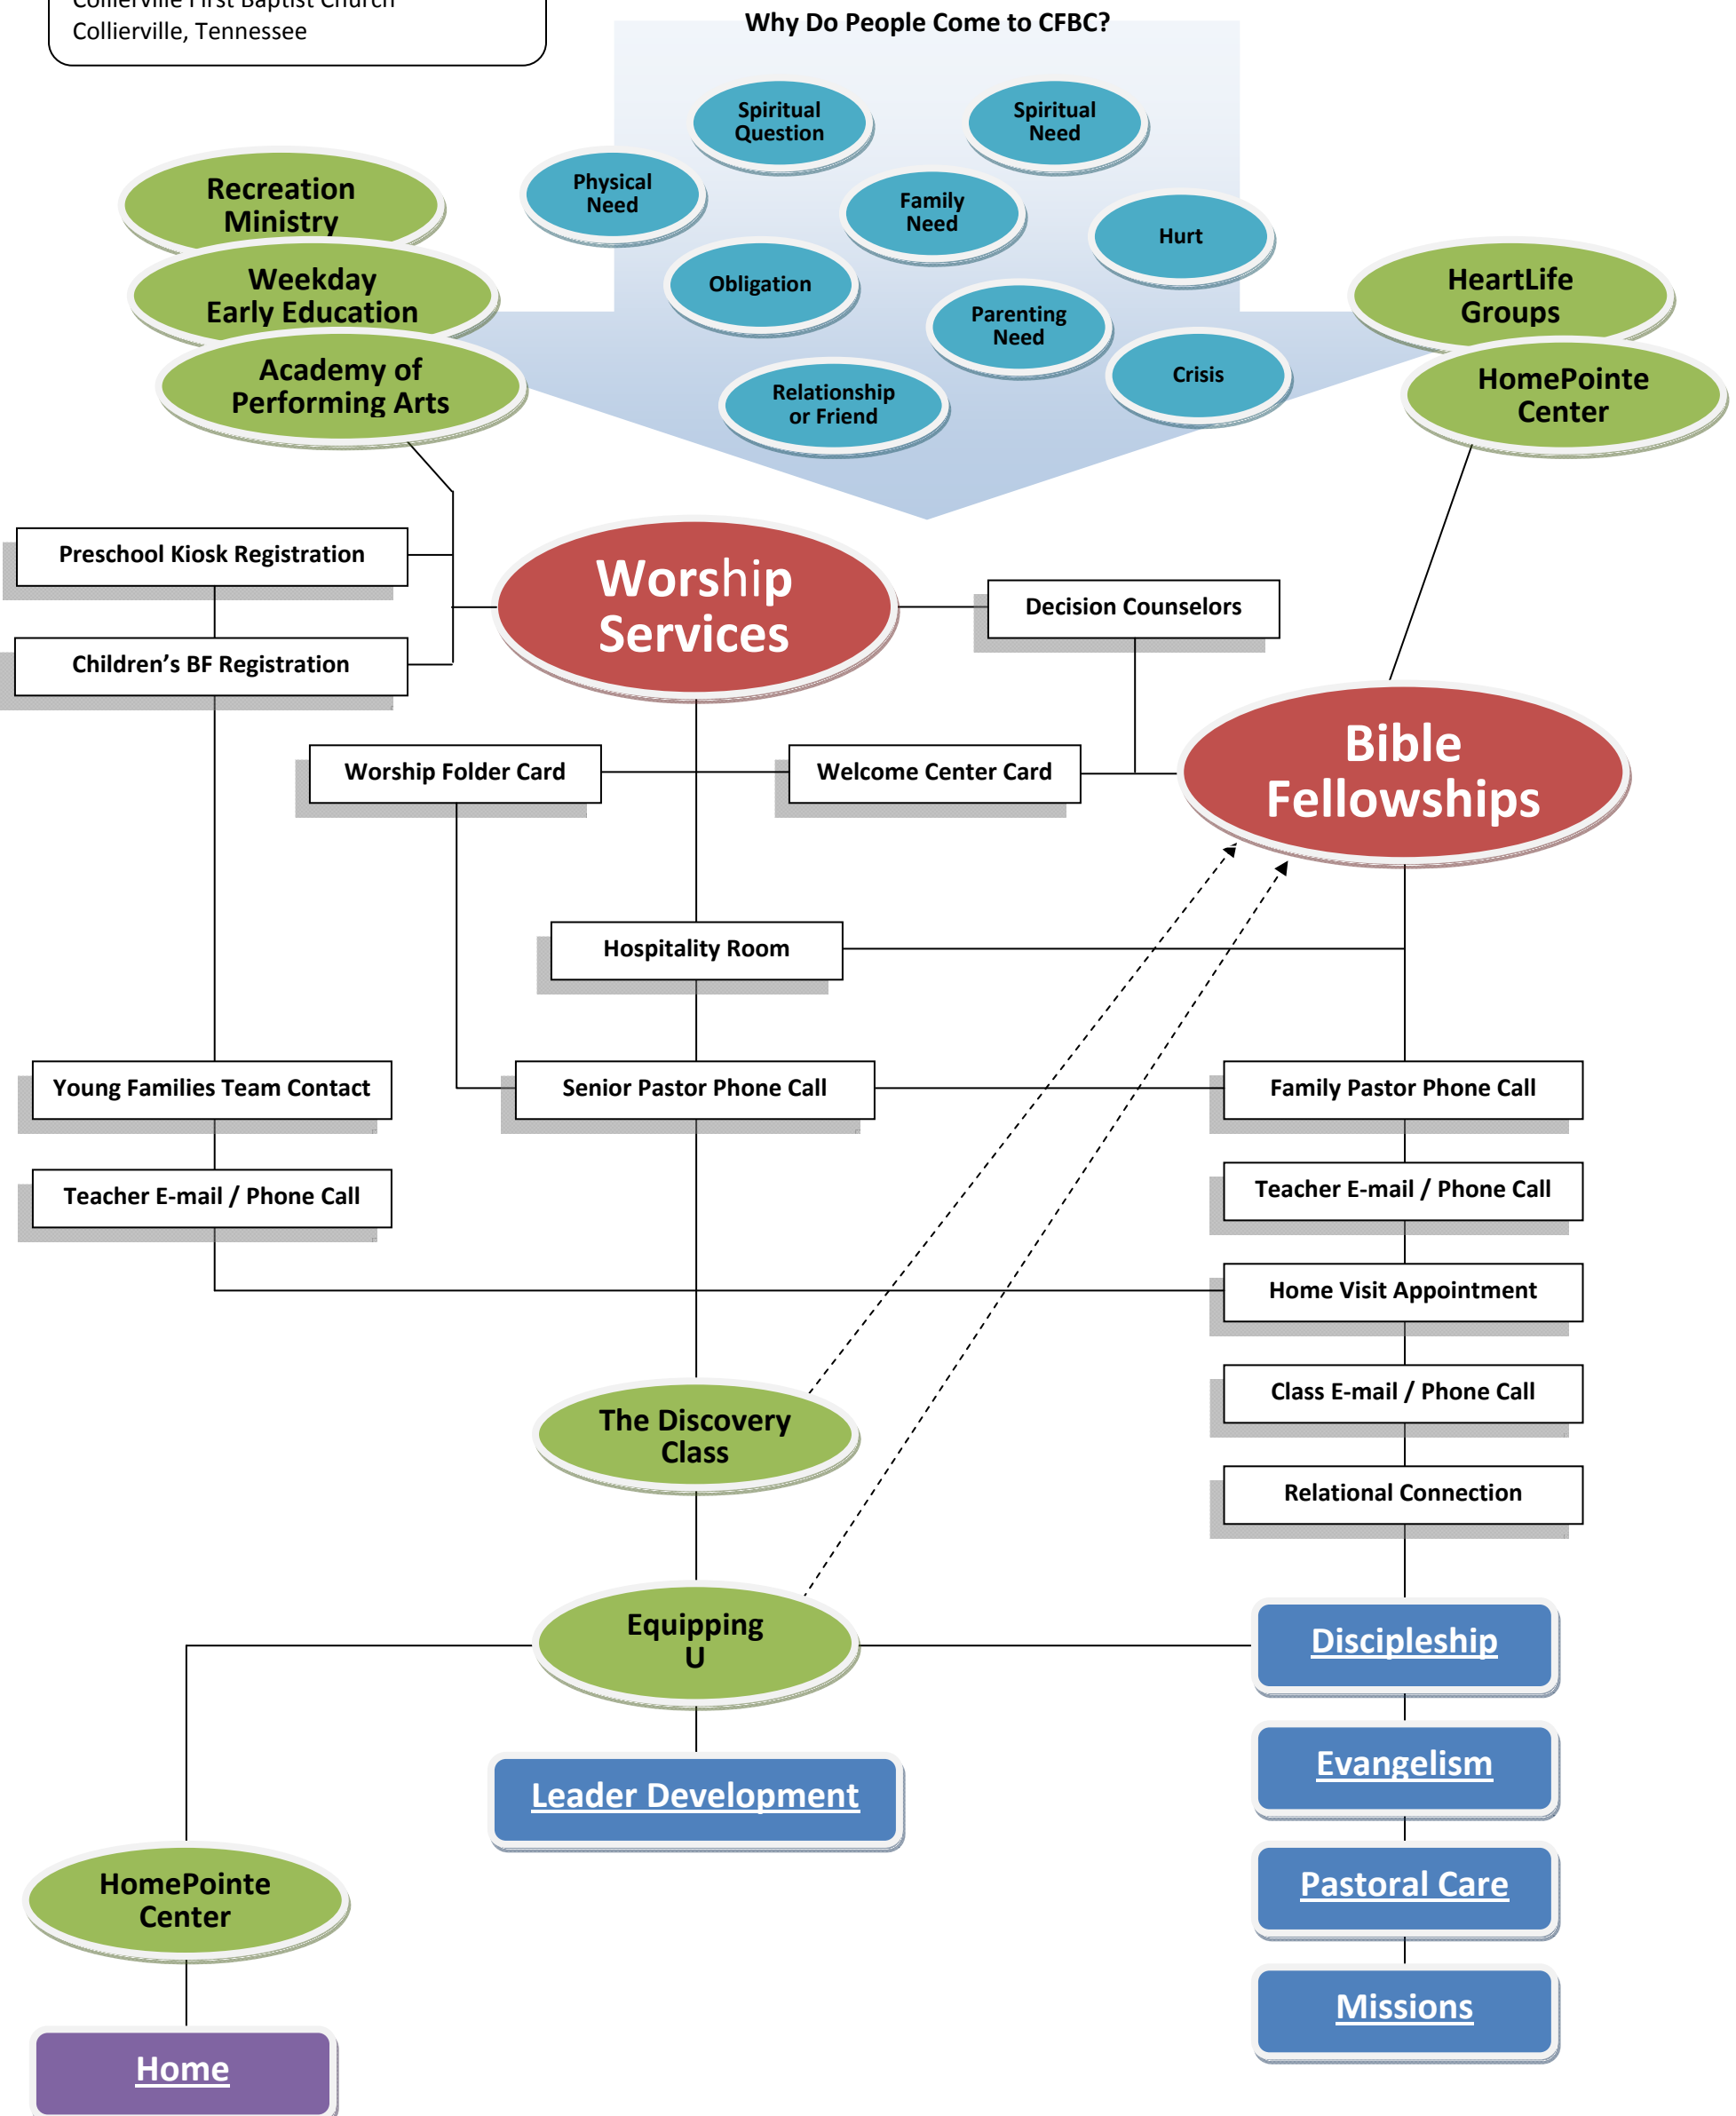

ASSIMILATION PROCESS
 Collierville First Baptist Church
 Collierville, Tennessee

- Faith@Home Events
- Parents' Place Sunday
- Family Ministry Events
- HomePointe Center & Web Site (Pointers, Plans & Recipe Cards)
- 120-Day Family Devotional Plans (Assessment & Action Plans)
- Sermon & Seasonal Guides (Prayer@Home, Easter@Home)
- Social Media Family Communication

Success Measures – Full Devotion to Christ

WORSHIPING – Regular Worship Service attendance (+50%)
GROWING – Regular Bible Fellowship attendance (+50%)
SERVING – Ongoing place of service or ministry leadership
FELLOWSHIP (Relationships) – At least one non-ministerial friend connection with another member
TITHING – Regular giving to the Ministry Budget
ON MISSION – Pray, give and/or go through BF class or missions ministry participation