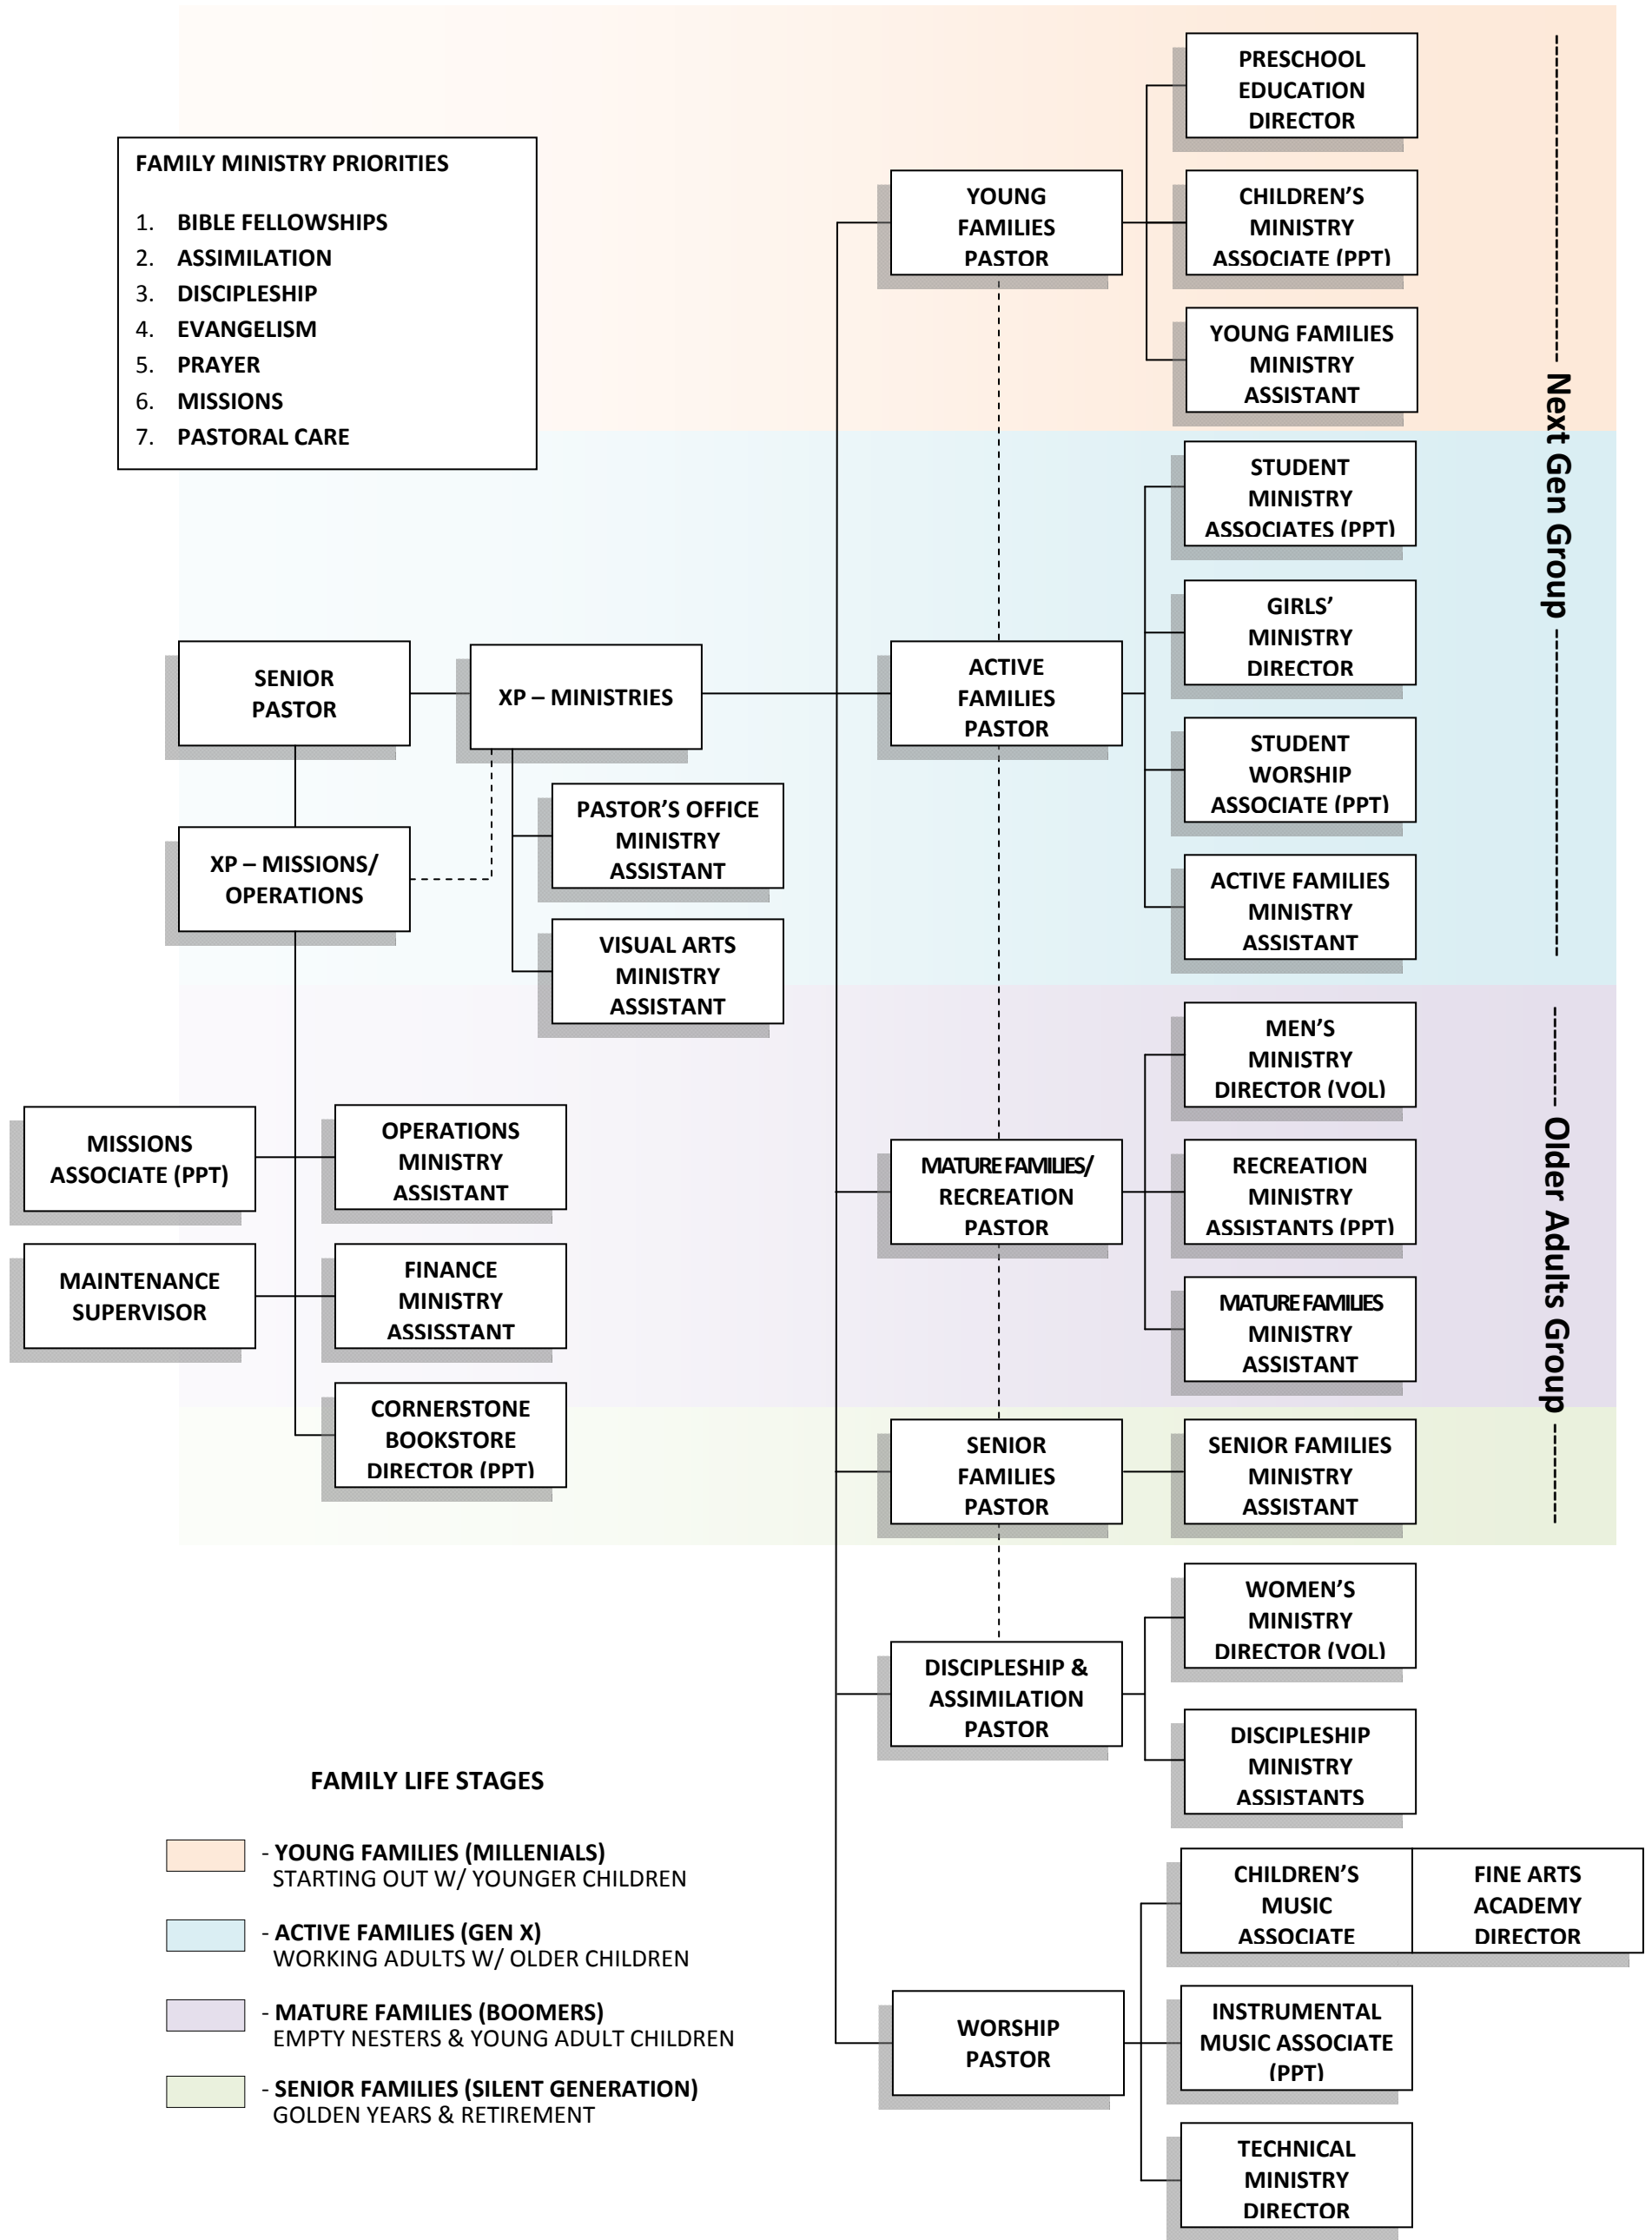

**FAMILY MINISTRY MODEL**  
with Family Life Stage Pastors

- FAMILY MINISTRY PRIORITIES**
1. BIBLE FELLOWSHIPS
  2. ASSIMILATION
  3. DISCIPLESHIP
  4. EVANGELISM
  5. PRAYER
  6. MISSIONS
  7. PASTORAL CARE

- FAMILY LIFE STAGES**
- **YOUNG FAMILIES (MILLENNIALS)**  
STARTING OUT W/ YOUNGER CHILDREN
  - **ACTIVE FAMILIES (GEN X)**  
WORKING ADULTS W/ OLDER CHILDREN
  - **MATURE FAMILIES (BOOMERS)**  
EMPTY NESTERS & YOUNG ADULT CHILDREN
  - **SENIOR FAMILIES (SILENT GENERATION)**  
GOLDEN YEARS & RETIREMENT