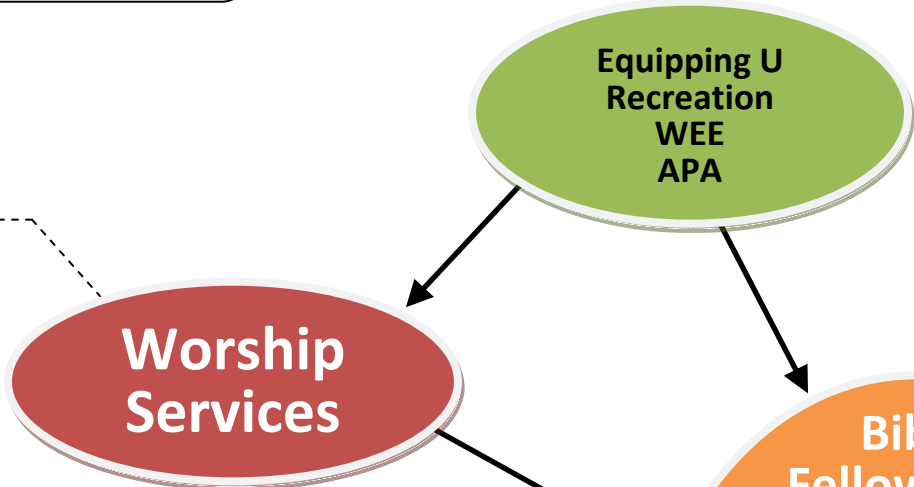

FAMILY MINISTRY PROCESS
Collierville First Baptist Church
Collierville, Tennessee

SENIOR PASTOR

Dr. Chuck Herring

WORSHIP PASTOR

Kim Noblitt

XP-MINISTRIES

Tim Spencer

FAMILY MINISTRY PASTORS/STAFF

Family Ministry Pastors
Austin Whittington
Bobby Owensby
Al Baker
Les Helton

Family Ministry Staff
A.J. Keyte
Reed McDaniel
Erin Edwards
Doris Sams
Women's Ministry Director
Men's Ministry Director
Family Ministry Associate Staff
Family Ministry Assistants

Assimilation

Process
Tracking
Accountability
Evaluation

HomePointe Center

The Discovery Class

HeartLife Groups

DISCIPLESHIP & ASSIMILATION PASTOR

Mark LaGrone