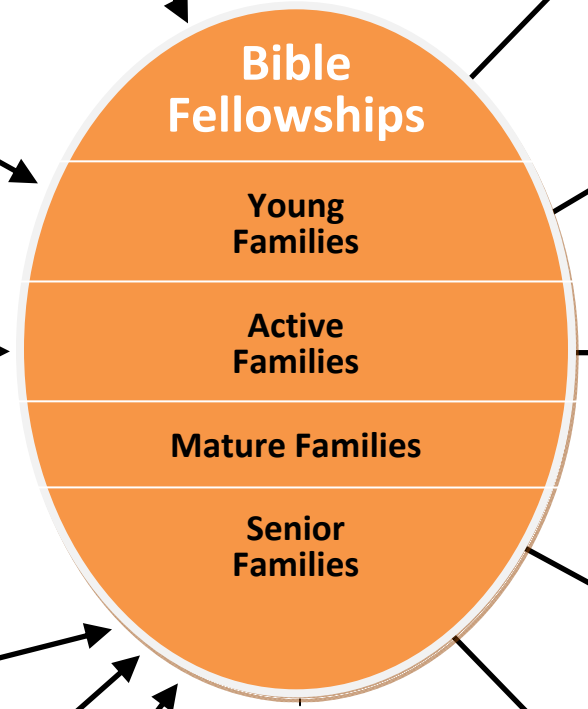

Assimilation

Process
 Tracking
 Accountability
 Evaluation

HomePointe Center

The Discovery Class

HeartLife Groups

DISCIPLESHIP & ASSIMILATION PASTOR

Mark LaGrone

Evangelism

Relational Evangelism
 Bible Fellowship Reporting
 Accountability

Discipleship

Men's D-Teams
 Women's Weekday Studies
 Prayer Ministry
 Equipping U Discipleship Groups

Pastoral Care

Staff & Deacon Hospital Visitation
 Deacon Care Ministry
 Family Counseling
 HeartLife Groups
 HeartLife Professional Referrals